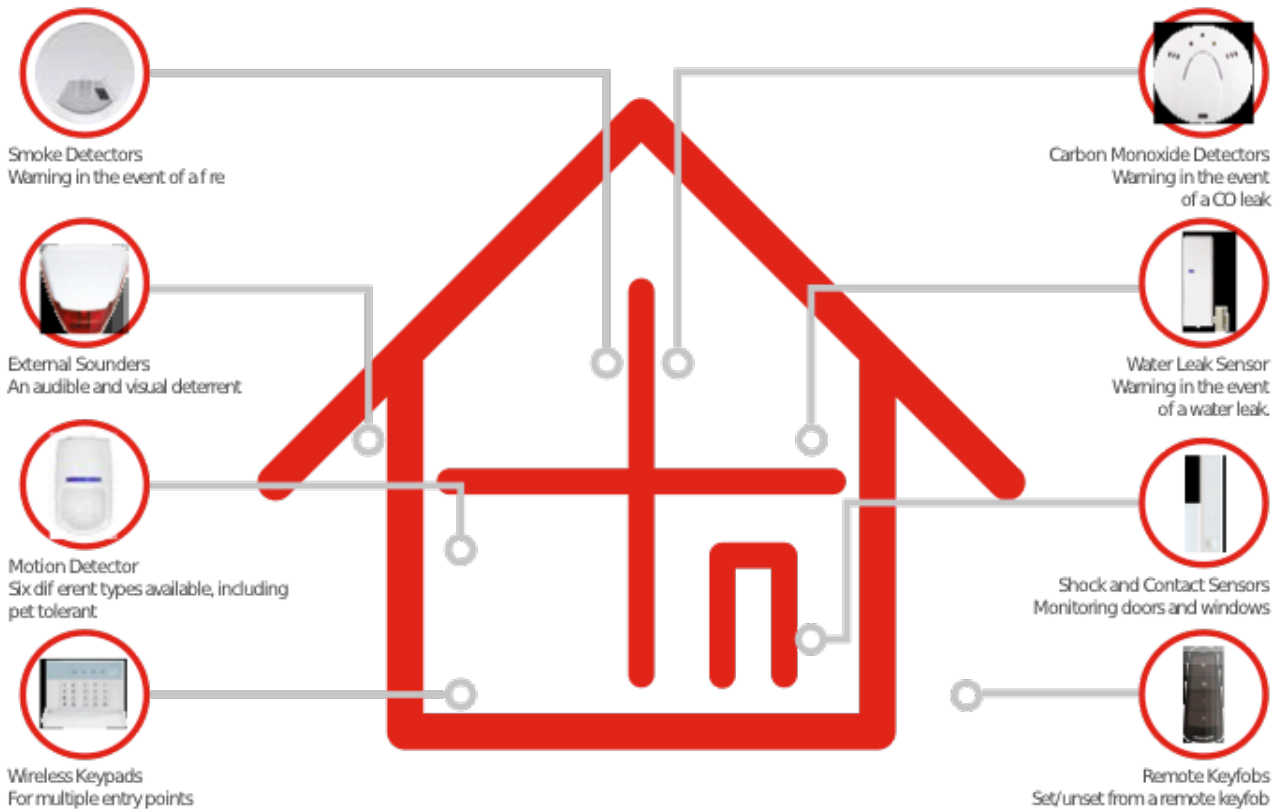

Wireless Peripherals Available for Your Home

Contact us today to find out more about
securing your home & your family