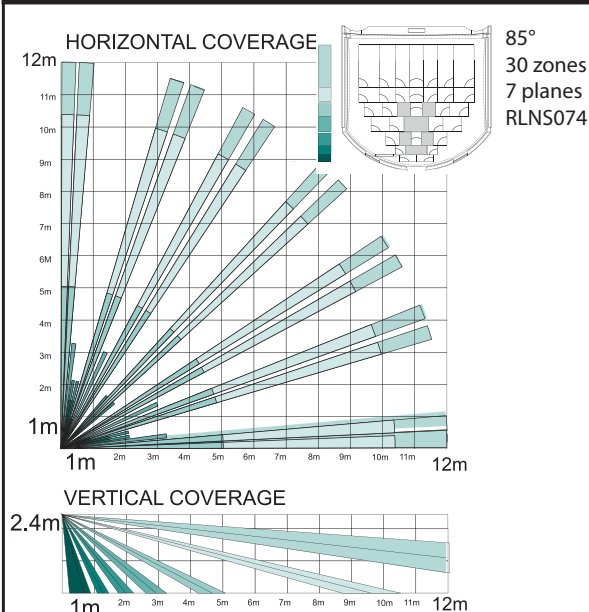

Coverage Pattern

EN50131-2-2:2008
EN50131-5-3:2005+A1:2008
Security Grade 2
Environmental Class II

WARRANTY

This product is sold subject to our standard warranty conditions and is warranted against defects in workmanship for a period of two years (batteries excluded)

In the interest of continuing improvement of quality, customer care and design, Pyronix Ltd reserves the right to amend specifications, without giving prior notice.

RINS1426-3