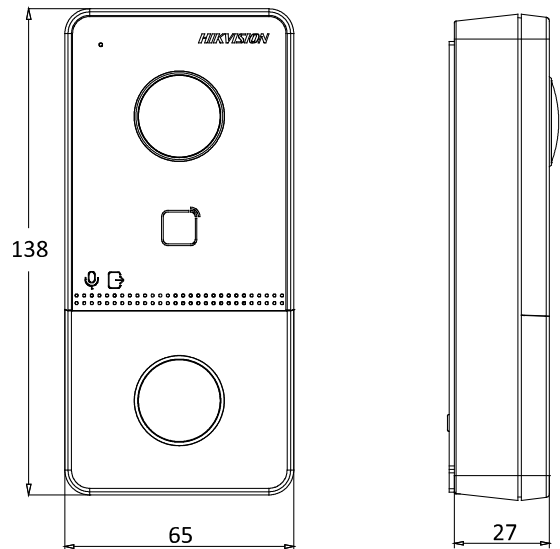

Dimension

Villa Door Station