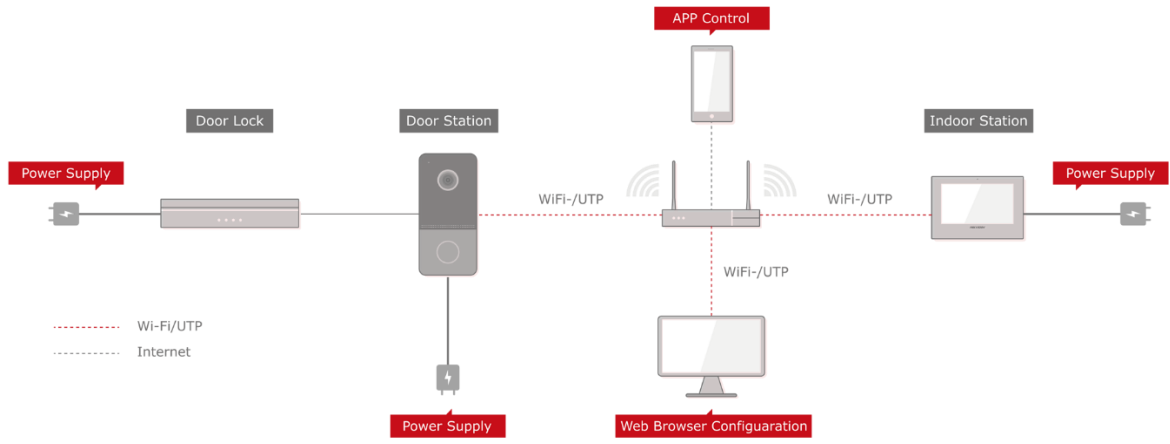

### Network Indoor Station

No.	Description	No.	Description
1	Screen	5	Loudspeaker
2	Microphone	6	TF Card Slot
3	Debugging Port	7	Alarm Terminal
4	Network Interface	8	Power Supply

Note: The debugging port is used for debugging only.

### Villa Door Station

### Network Indoor Station

Unit : mm

**Typical Application**

Distributed by